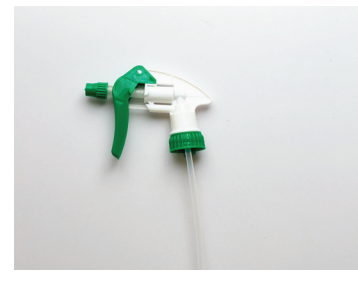

The most common reason that triggers leak is that the O-Rings perish.

Our triggers do not have O-Rings.

This reduces the risk of leaks that are wasteful, messy and potentially hazardous to users.

Off/Spray/Stream Nozzle

Budget/Household Version
All White

Industrial Version

Adjustable twist nozzle can be fully closed off

All White
All Black
White and Red
White and Blue
White and Green
White and Yellow

Call or email us NOW for a quote and samples